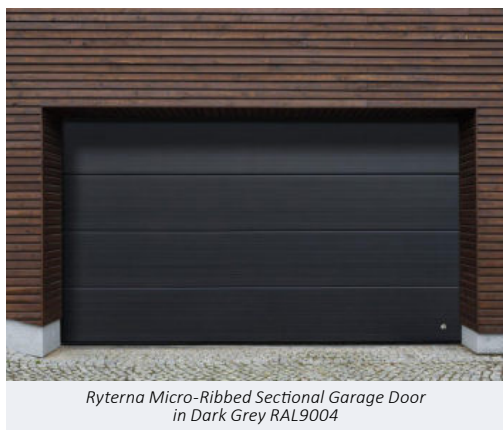

SeceuroGlide Elite Sectional Double Garage Door
Flame Red, Smooth Centre Ribbed

Ryterna Micro-Ribbed Sectional Garage Door
in Dark Grey RAL9004