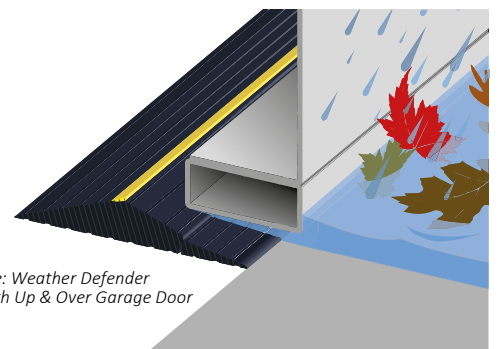

Weather Defender

Weather Defender – The Ultimate Garage Door Threshold Seal is designed to protect your garage from leaves, dust, debris, rodents and rain by creating a seal between the garage door and floor.

Produced from a high quality, flexible and eco-friendly marine grade PVC that can withstand driving over by cars, trucks or commercial vehicles, equipped with inflatable or solid rubber tyres.

The NEW bigger Weather Defender XL can be used in industrial environments with heavier traffic and is perfect to fit wider industrial door profiles. Unlike any other garage door threshold seal on the market, ours won't perish or deflate over time!

- ✓ **Stops rainwater, draughts and leaves** from entering your garage.
- ✓ **Keeps your garage clean and dry**
- ✓ **Suitable for most types of garage doors**
- ✓ **Available in multiple length kits** (includes the adhesive)
- ✓ **Suitable for various sizes of gap**
- ✓ **Easy to install**
- ✓ **Unique & innovative design**

1. Weather Defender Original - seals gaps up to 14mm
2. Weather Defender XL - seals gaps up to 24mm