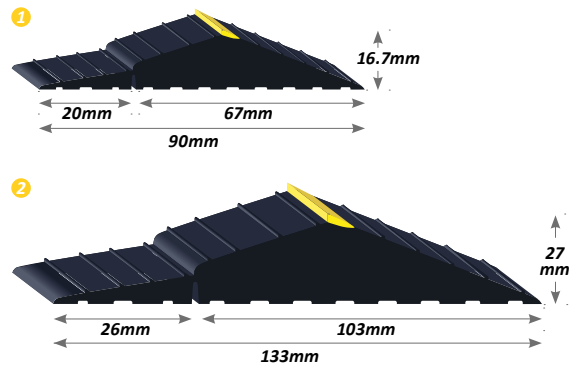

1. Weather Defender Original - seals gaps up to 14mm
2. Weather Defender XL - seals gaps up to 24mm