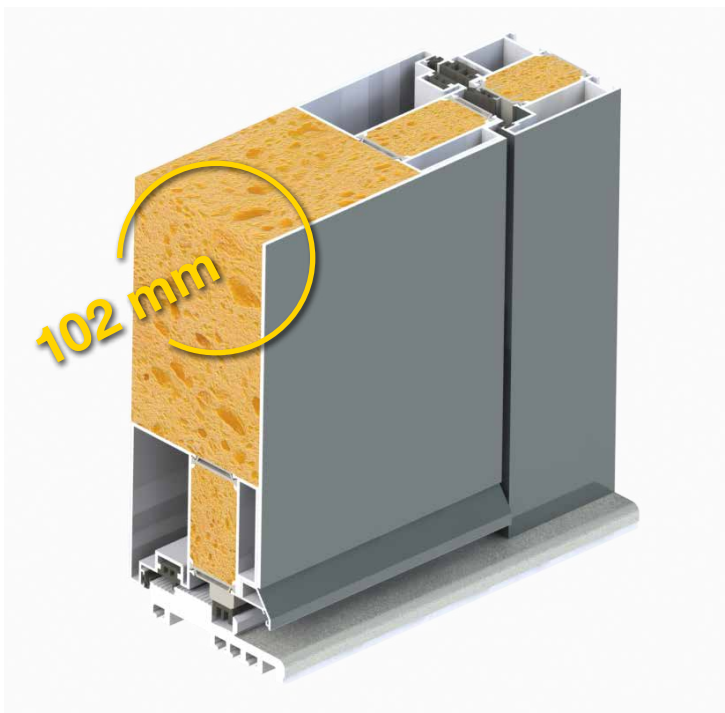

RD100

A high quality durable magnetic 'pop-up' threshold is supplied with all RD80 & RD100 doors. Opening into the building and out are available.

All door leaf windows are triple glazed with safety glass. Many decorative glass options are available including bespoke / custom engraving. Individual design elements can be added to complete your bespoke / custom doors.

All doors are made to order up to 1250mm wide & 2300mm high. For larger sizes consult manufacturer for feasibility.

RC 3