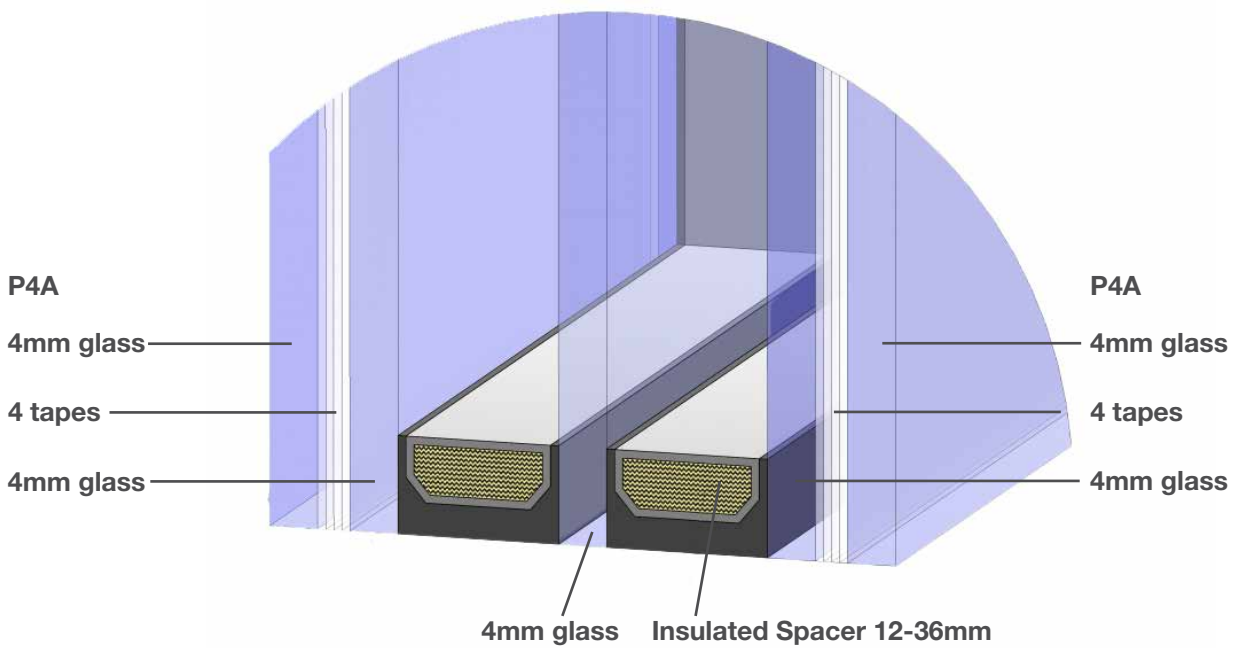

Triple glazed windows on door leaves. Safety glass P4A outside and inside.