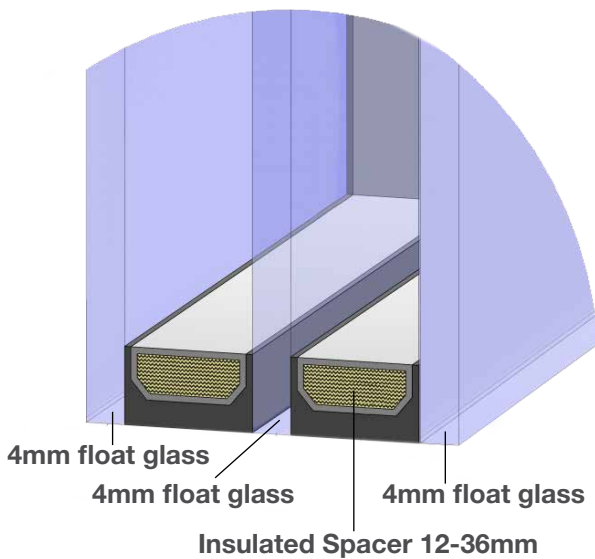

Tinted **SGT**

4mm Float + 4mm Float + 4mm Float

P4A + 4mm Float + P4A

Brushed Stainless Metal Handles

H45R

Ø 30 mm
45°
Heights available:
500 mm
800 mm
1200 mm
1400 mm
1600 mm

H45S

30x20 mm
45°
Heights available:
500 mm
800 mm
1200 mm
1400 mm
1600 mm