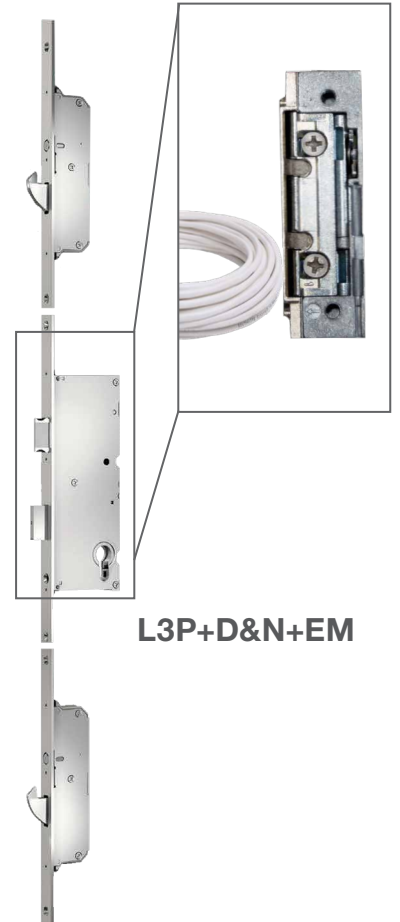

L3P+D&N

L3P+D&N+EM