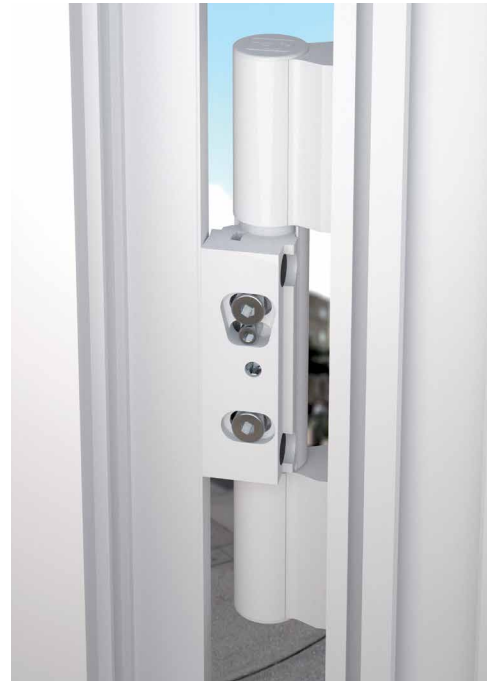

Hinges

Depending on the design of the profile sections, the 3-piece hinges are able to support doors weighing up to 120 kg. These two series are fastened with the aid of self-drilling screws in the reinforcement of the frame profile with long pins to distribute the forces, acting on the hinge. It also leaves the seal untouched, thus ensuring maintenance of the maximum insulation values. It can be adjusted very conveniently and with little effort in three directions.

Dr. Hahn
TÜRBÄNDER. MADE IN GERMANY.