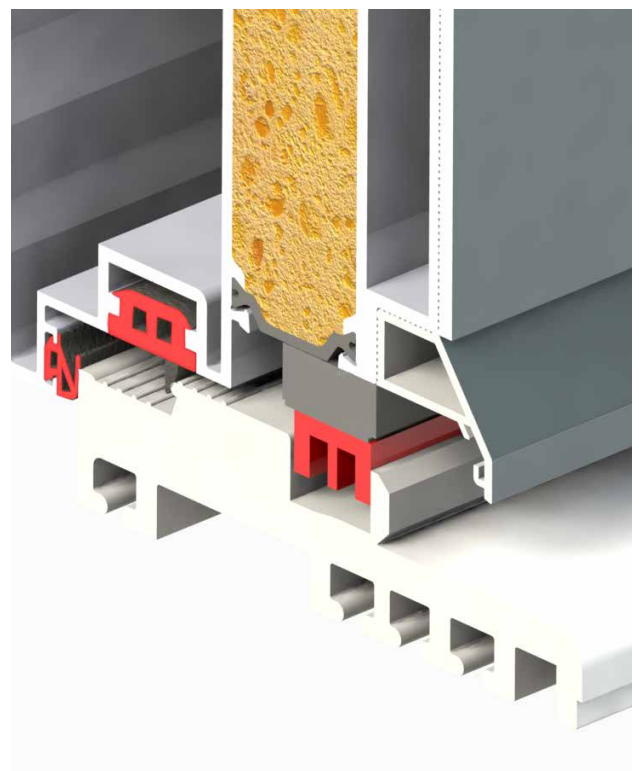

Door Leaf

Flush leaf with aluminium sheet skin. Three contour sealing ensures perfect insulation. Door has three seal contours: one on the frame and two on the leaf.

Magnetic Threshold

The 'pop-up' magnetic strip is a high quality durable and maintenance free threshold system that significantly improves insulation and draughts. Two further rubbers ensure the best possible performance.

As the door closes a magnetic strip rises to create a perfect seal between the threshold and door.

As the door opens the strip gently drops back into its groove reducing the step.

Our magnetic threshold has been designed to reduce the obstacles met by wheelchairs, prams and other wheeled vehicles.

Hinges

Depending on the design of the profile sections, the 3-piece hinges are able to support doors weighing up to 120 kg. These two series are fastened with the aid of self-drilling screws in the reinforcement of the frame profile with long pins to distribute the forces, acting on the hinge. It also leaves the seal untouched, thus ensuring maintenance of the maximum insulation values. It can be adjusted very conveniently and with little effort in three directions.