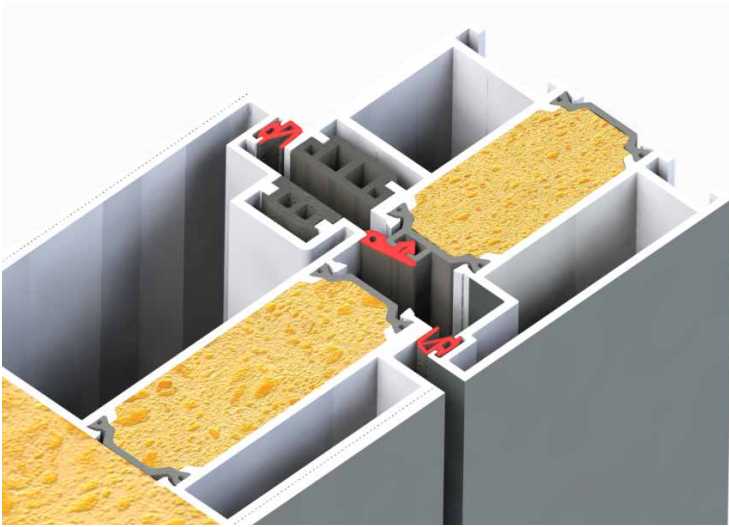

Door Leaf

Flush leaf with aluminium sheet skin. Three contour sealing ensures perfect insulation. Door has three seal contours: one on the frame and two on the leaf.

Magnetic Threshold

The 'pop-up' magnetic strip is a high quality durable and maintenance free threshold system that significantly improves insulation and draughts. Two further rubbers ensure the best possible performance.

As the door closes a magnetic strip rises to create a perfect seal between the threshold and door.

As the door opens the strip gently drops back into its groove reducing the step.

Our magnetic threshold has been designed to reduce the obstacles met by wheelchairs, prams and other wheeled vehicles.

Hinges

Depending on the design of the profile sections, the 3-piece hinges are able to support doors weighing up to 120 kg. These two series are fastened with the aid of self-drilling screws in the reinforcement of the frame profile with long pins to distribute the forces, acting on the hinge. It also leaves the seal untouched, thus ensuring maintenance of the maximum insulation values. It can be adjusted very conveniently and with little effort in three directions.