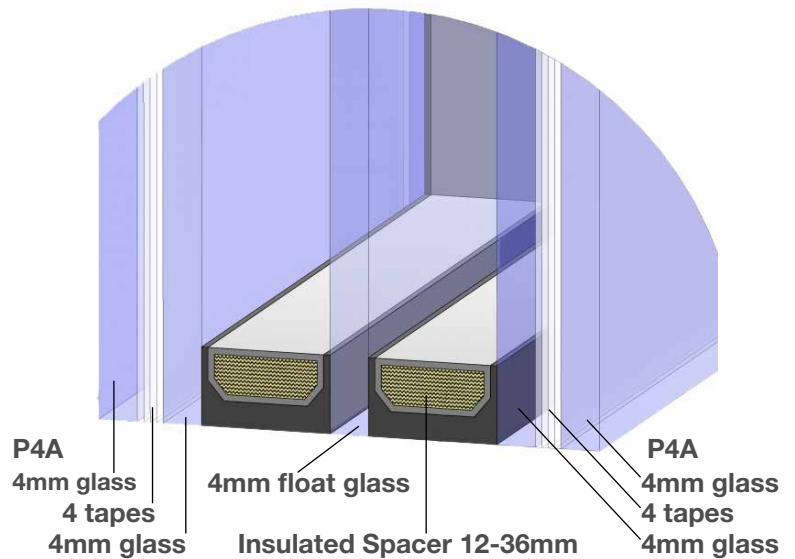

Tinted **SGT**

4mm Float + 4mm Float + 4mm Float

P4A + 4mm Float + P4A

Brushed Stainless Metal Handles

H45R

Ø 30 mm
45°
Heights available:
500 mm
800 mm
1200 mm
1400 mm
1600 mm

H45S

30x20 mm
45°
Heights available:
500 mm
800 mm
1200 mm
1400 mm
1600 mm