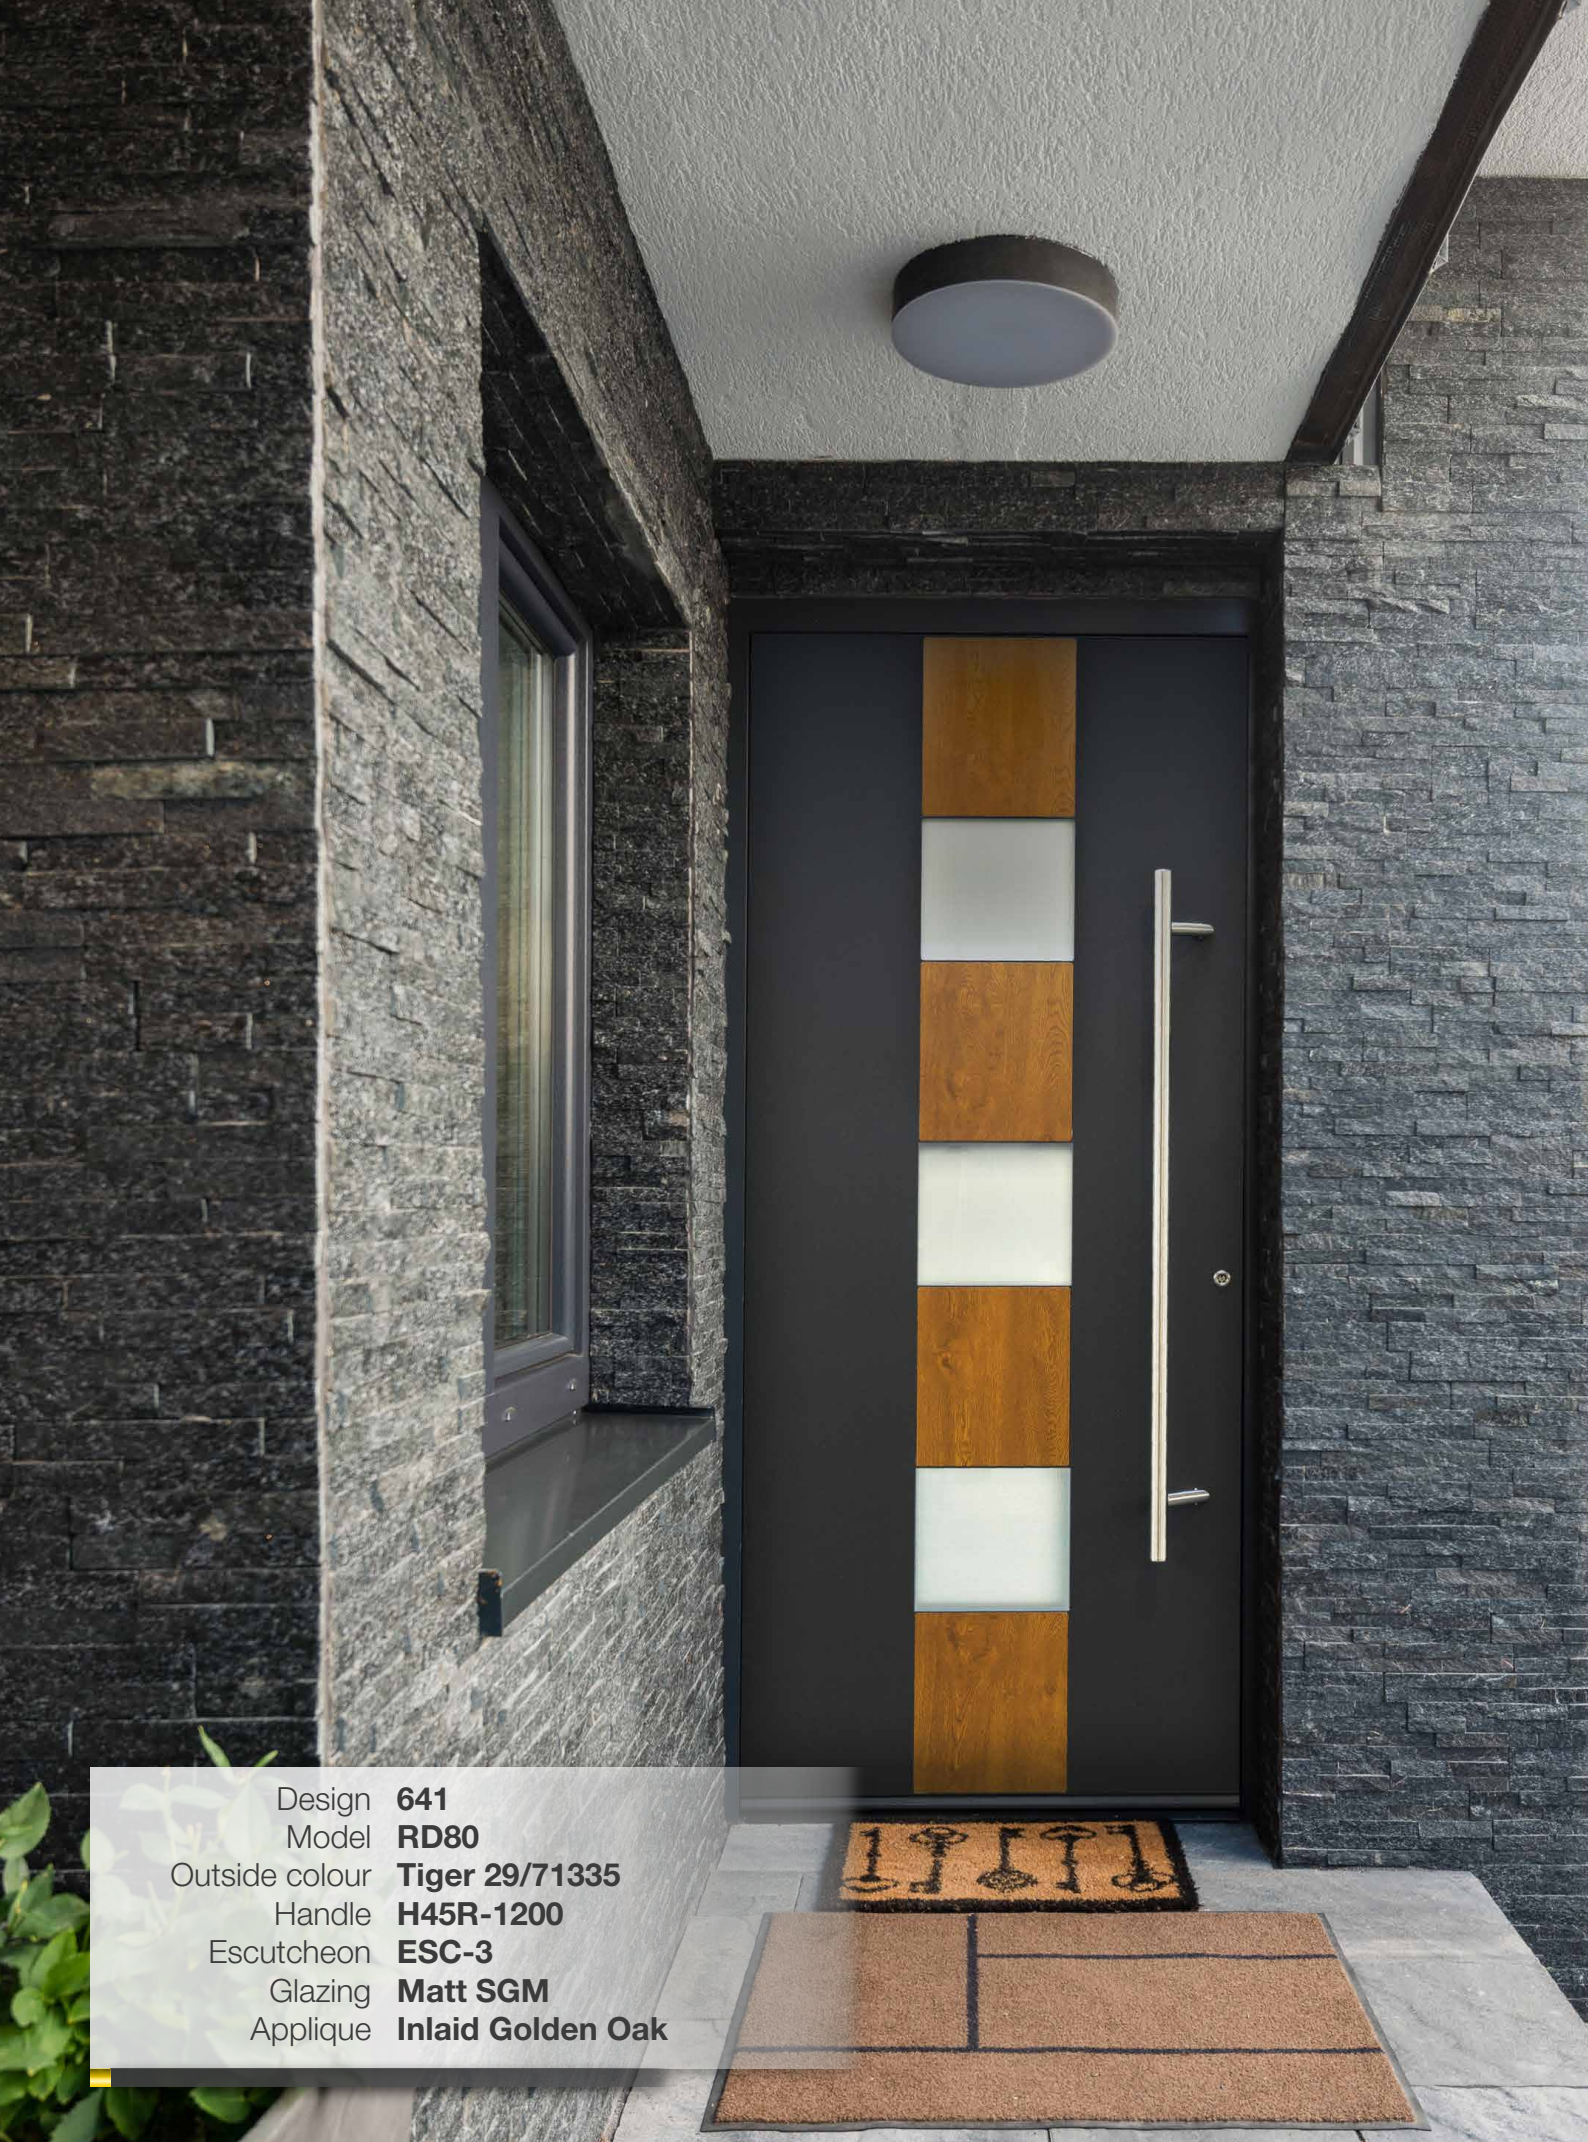

Design **641**
Model **RD80**
Outside colour **Tiger 29/71335**
Handle **H45R-1200**
Escutcheon **ESC-3**
Glazing **Matt SGM**
Applique **Inlaid Golden Oak**