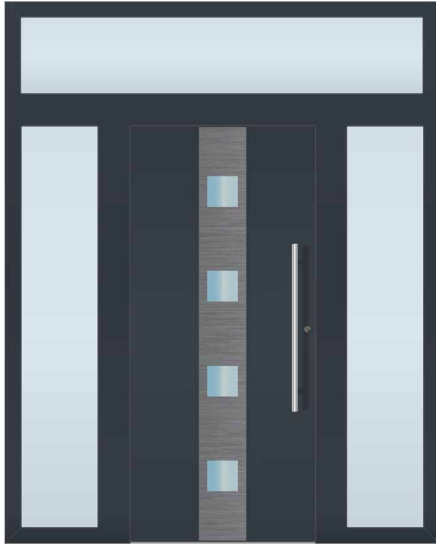

RW

“Etched” Effect Glazing