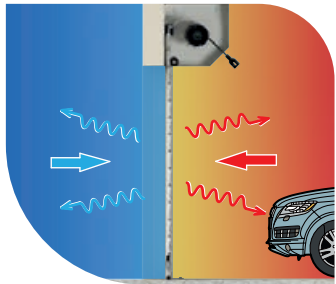

High grade, insulated materials are used to ensure a durable garage door, to protect against the elements.

As the weather gets colder and the nights draw in earlier, light and warmth become more important when using your garage.

The SeceuroGlide range helps retain heat within the garage.

In partnership with the Weather Defender

The optional SeceuroSeal helps reduce further water ingress, keeping the garage dry and clean from outside debris – even in the worst British weather. Fitted on the ground underneath the door, SeceuroSeal is ideal for garages with uneven floors or those that lie at the bottom of a sloping driveway.

When you think about it, your garage is an extension of your home, and it should not be treated much differently from any other room, particularly if the garage is attached to your property. The garage door is often seen as a weak link in the thermal envelope on any home, so choosing an insulated garage door will help to prevent the cold outside air from penetrating into your garage and surrounding living spaces.

Insulation

The CFC-free, foam-filled aluminium slats used in SeceuroGlide garage doors maximise the energy performance of the door, helping to retain heat within the garage and closing off the cold from outside. Insulated slats also boast noise-reducing properties – perfect if your garage is used as a hobby room or workshop. A typical U-value for the slat profiles used on an insulated roller garage door is $5.2 \text{ W} / \text{m}^2\text{K}$.

Lighting

SeceuroGlide lighting options provide the opportunity to have attractive outside lighting. Discreetly fitted as a down light this enhancement to your garage can be programmed to turn on and off automatically in accordance with when you use your garage, or can be left on to allow additional lighting to your outside area, for up to 12 hours. The SeceuroGlide Plus control unit benefits from a built-in courtesy light, helping to light up the inside of your garage.

“The difference in heat loss is significantly reduced with my new door, which means I can continue to use my garage as a craft studio, even in the colder months.”