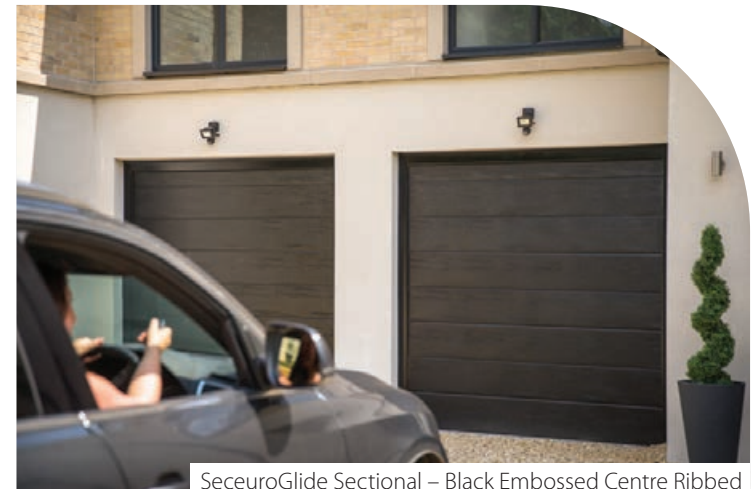

A selection of glazing options, including stylish porthole windows are available, providing the perfect answer for homeowners looking to incorporate natural light into their garage.

For further information, please visit:
www.seceuroglide.co.uk

Attractive Security Solutions for the Rest of your Home

Our homes are not simply the place in which we live; they are our most precious assets and a haven from the world outside. Research has shown that houses without any form of security are three times as likely to be broken into than homes with security systems.

However, securing your property doesn't mean turning your home into an unappealing fortress. The SeceuroShield range of made-to-measure physical security products has been specifically developed to provide an attractive, effective answer to the growing need for protection from vandalism and burglary.

Consisting of roller shutters, retractable gates and removable window bars, the SeceuroShield products have been engineered to allow simple, discreet integration into residential homes; bolstering security and deterring would-be intruders.

For further information, please visit:
sws.co.uk/commercial/physical-security/

SeceuroGlide Sectional – Black Embossed Centre Ribbed