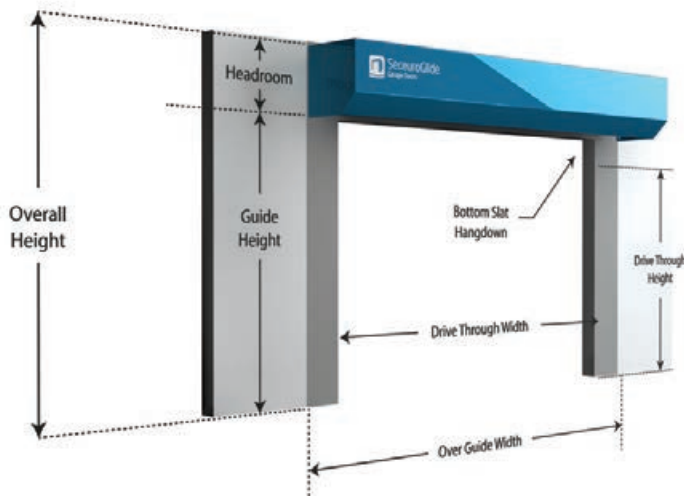

Important information.

Fitting information.

Headroom & Fitting Requirements

SeceuroGlide Original and SeceuroGlide Excel require a minimum of 300 mm headroom for doors up to 2500 mm in opening height and 350 mm headroom for doors up to 3500 mm in opening height. SeceuroGlide Manual requires a minimum headroom of 300 mm. SeceuroGlide Compact requires just 205 mm headroom for doors with an opening height up to 2150 mm.

External Doors

In applications where the door is installed externally the remote control system must be installed either inside the garage or in a waterproof box (not included). The Bottom Slat Transmitter must always be installed on the internal face of the door and is not suitable for applications where it will be exposed to weather or excessive moisture due to condensation. A higher IP rated Bottom Slat Transmitter is available at a surcharge.

Product Restrictions

SeceuroGlide Excel is not available as supply only as it must be fitted by a trained installer. SeceuroGlide Excel doors must always be internally fitted. If the coil needs to be fitted within the opening then an upgraded version of the end plate is available for a surcharge. The low level external override option is not available for SeceuroGlide Excel. All SeceuroGlide Excel doors are supplied with 90 mm guide rails. SeceuroGlide Manual can only be fitted internally and is not available with a hood or fascia.

Important information.

Extreme Weather Conditions

- High winds and high temperatures on double doors can cause increased deflection of the door. It is the installer's responsibility to ensure that the door is spaced off the wall sufficiently to allow for door movement during these extreme weather conditions.
- Darker coloured double doors that are exposed to significant direct sunlight may be susceptible to expansion which may interfere with the operation of the door.
- If a door is situated in an exposed location and subjected to very high winds and driving rain, the SeceuroGlide range does not guarantee against water ingress. As part of the product's testing for the CE or UKCA marking, the product has not been tested against this and as such is classified as NPDP (No Performance Declared).
- Whilst the garage door profiles are primed and coated for the external environment – any doors fitted in coastal environments may be at risk of deterioration due to the weather conditions. Ensure you keep your door clean and follow the instructions for cleaning the door in the operating and maintenance instructions.
- In the event of extreme weather conditions, the vision slats will be susceptible to water ingress and may cause the door to move in extreme gales.

Colours & Powder Coating