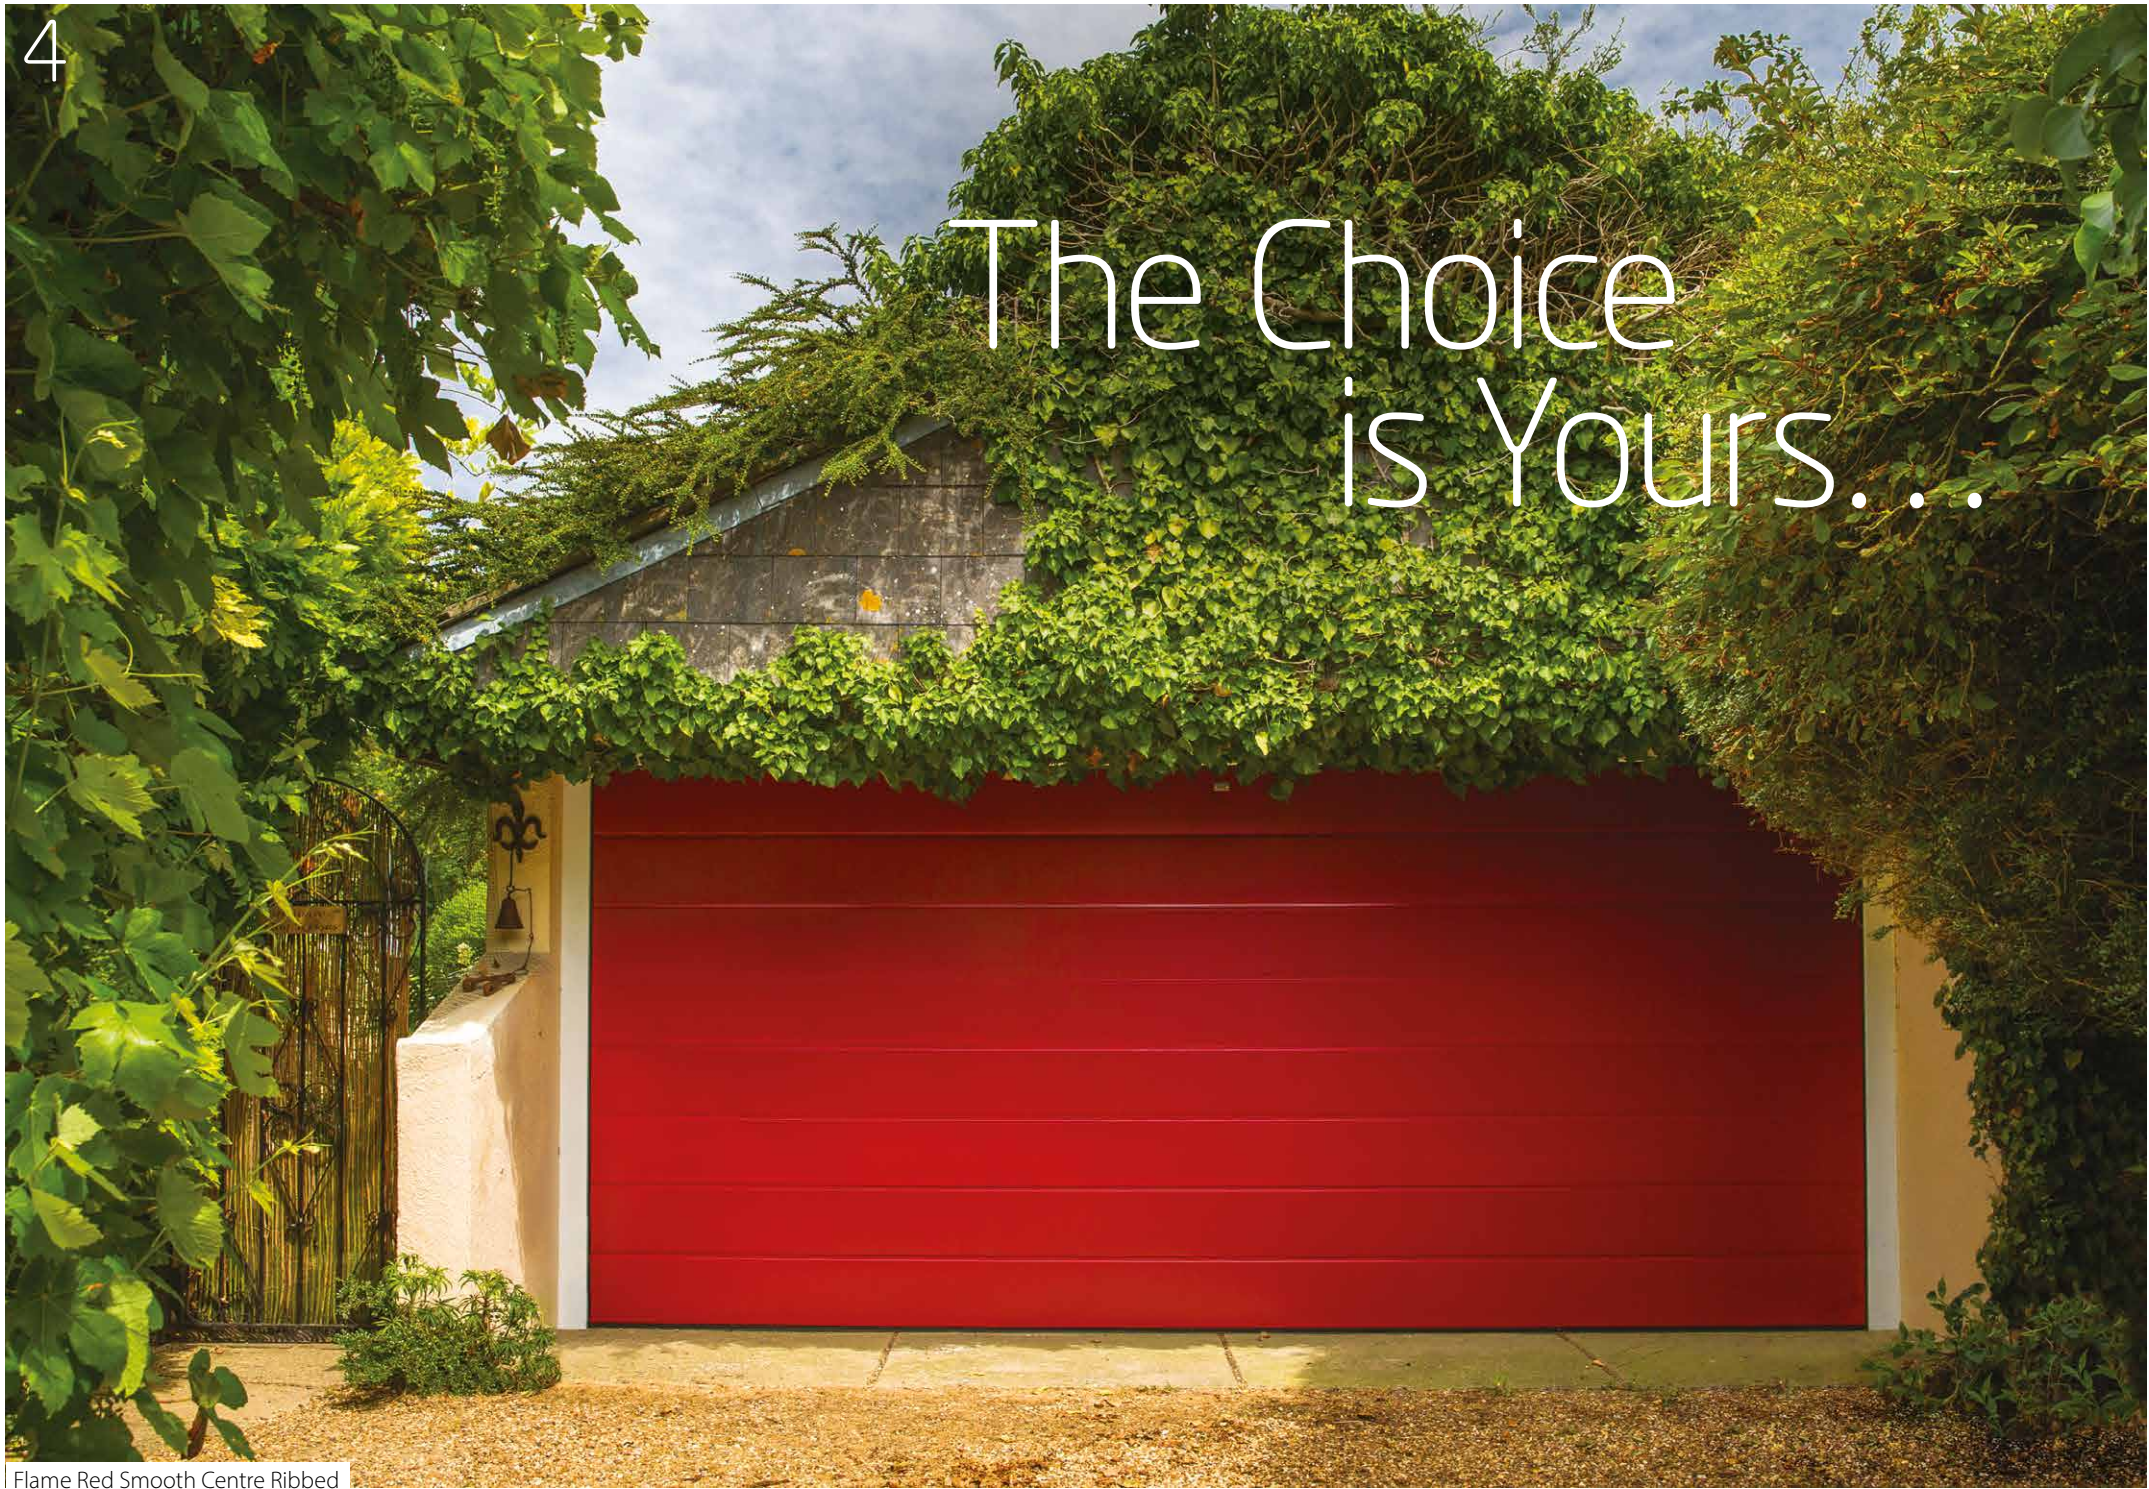

The Choice is Yours...

Flame Red Smooth Centre Ribbed