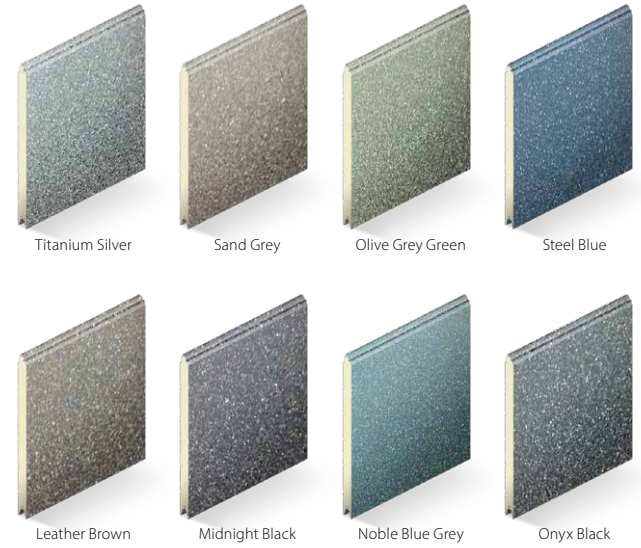

Metallic Colours

Foiled Woodgrain
Available in Centre Rib
and No Rib

*"I never realised there would be this much choice –
I'm really impressed with how bespoke my door truly is."*